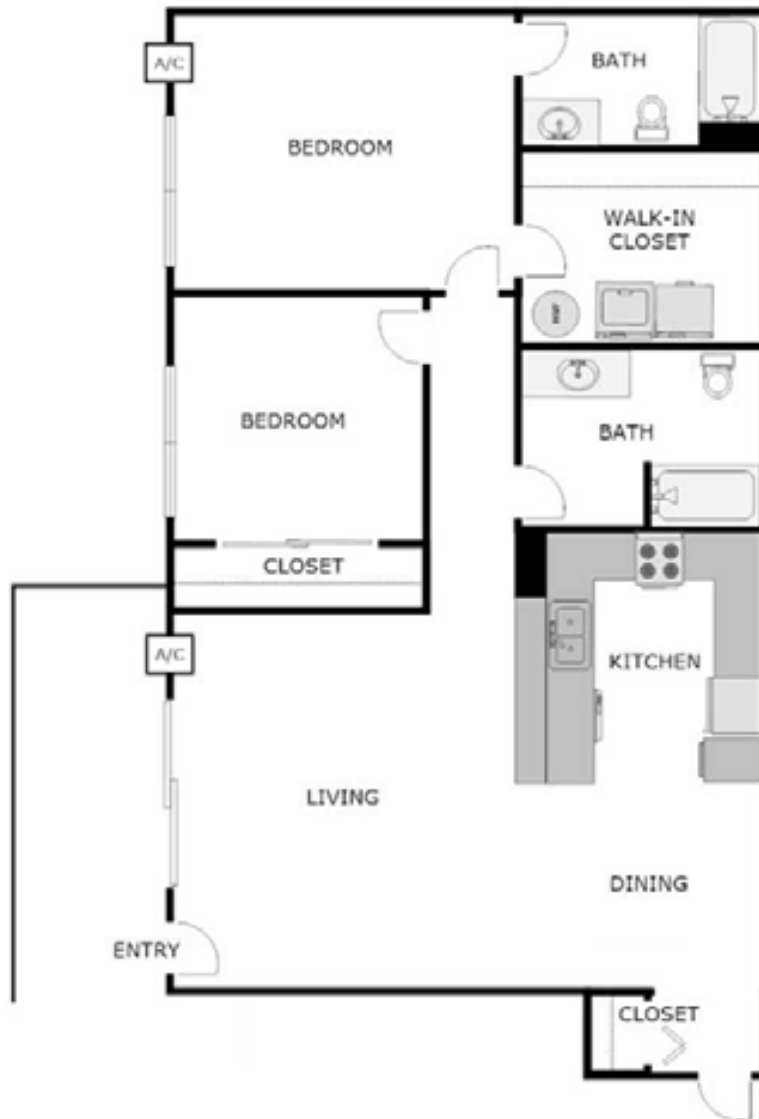

Maple Ridge

2 Bedroom 2 Bath Lower Apartment

1,067 Sq. Ft.